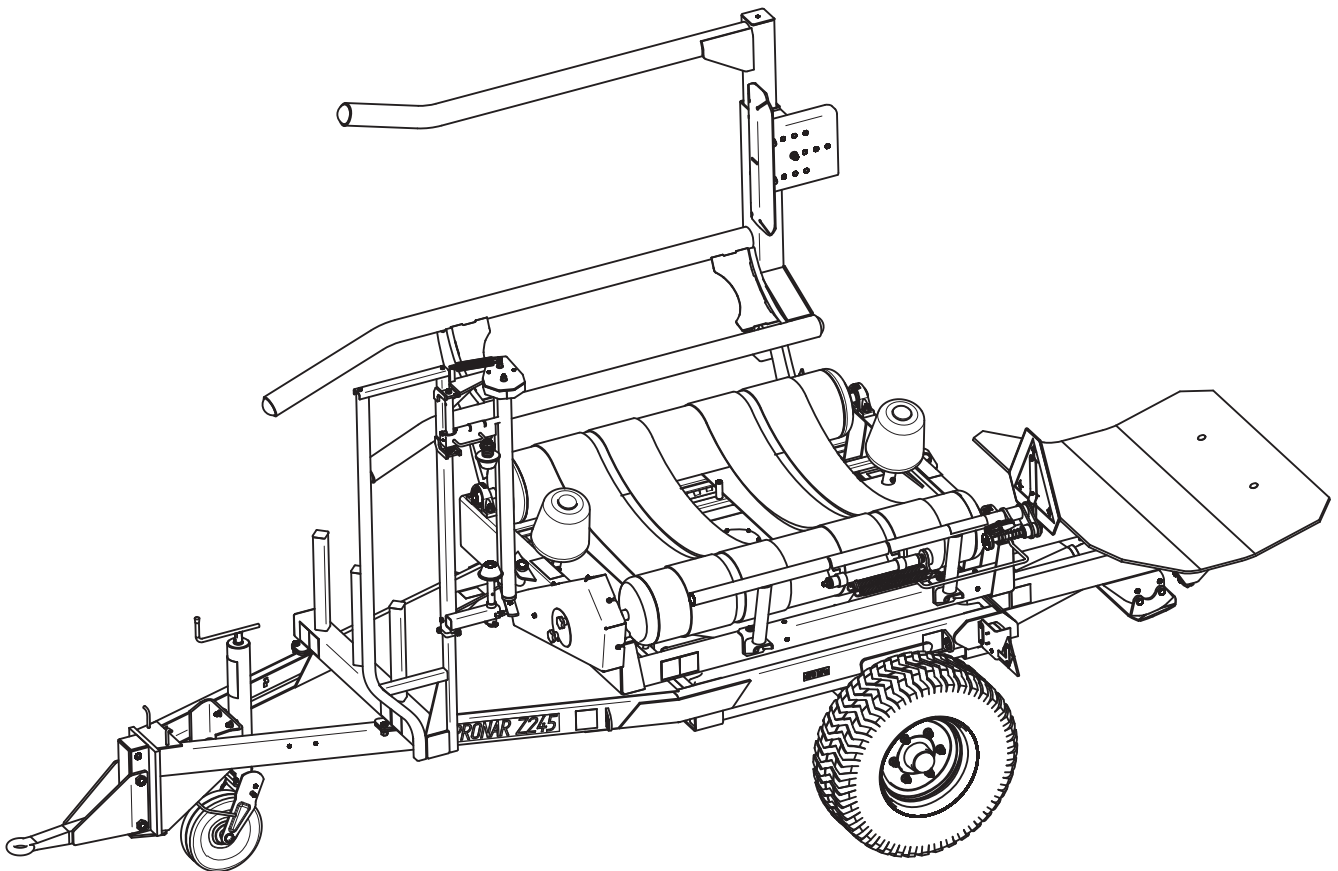

OPERATOR'S MANUAL

TRAILED BALE WRAPPER

PRONAR Z245

TRANSLATION OF THE ORIGINAL COPY OF THE MANUAL

ISSUE 3B-01-2010

PUBLICATION NO 124N-00000000-UM