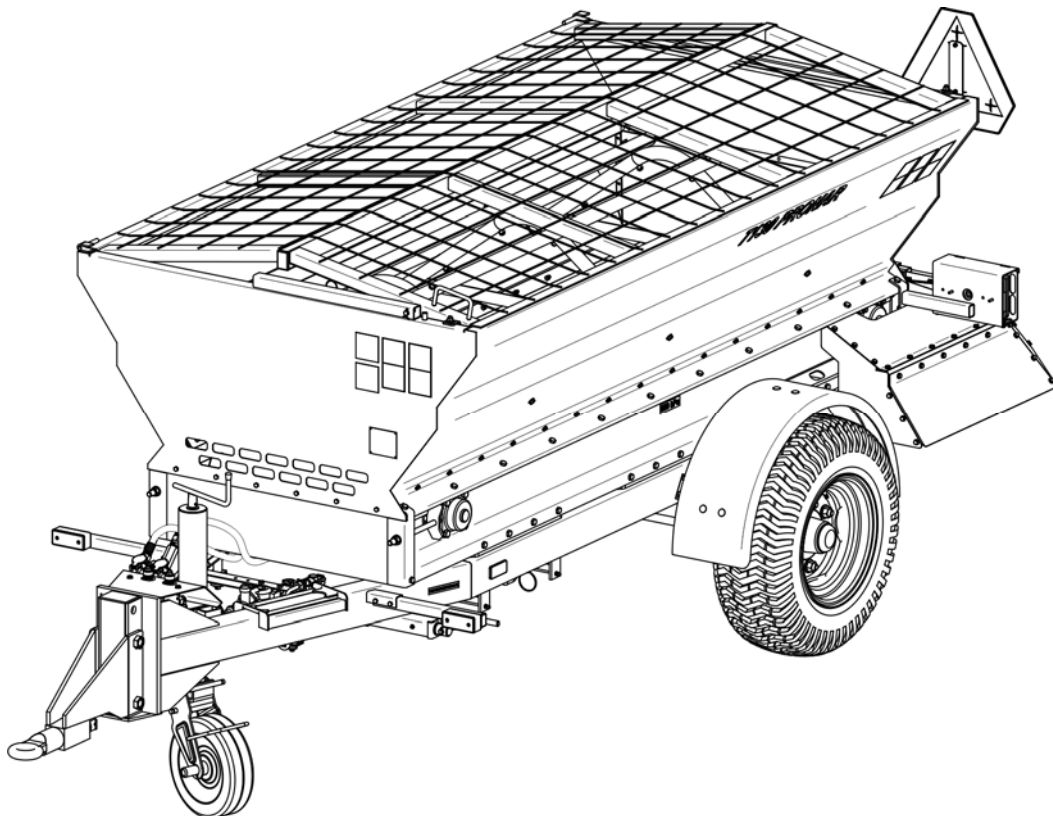

OPERATOR'S MANUAL

SAND SPREADER

PRONAR T130

TRANSLATION OF THE ORIGINAL COPY OF THE MANUAL

ISSUE 3A-01-2010

PUBLICATION NO 154N-0000000-UM