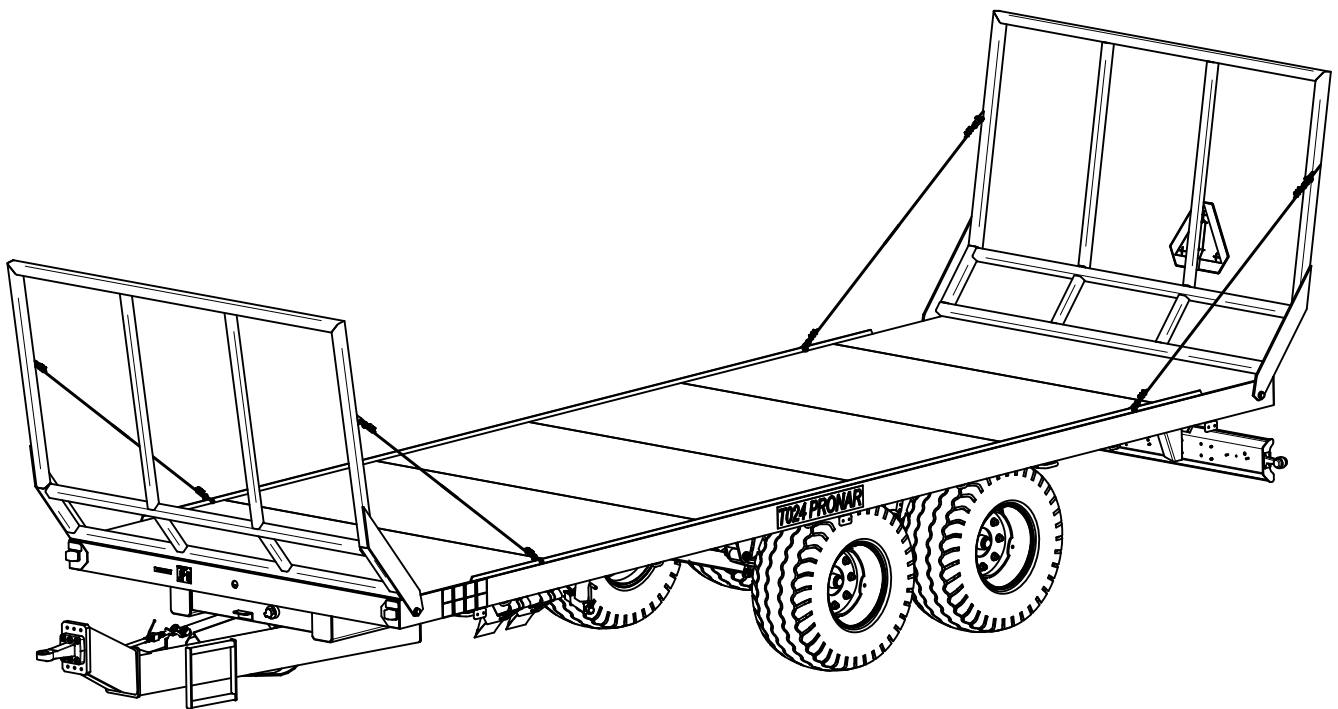

OPERATOR'S MANUAL

AGRICULTURAL TRAILER

PRONAR T024

TRANSLATION OF THE ORIGINAL COPY OF THE MANUAL

ISSUE 2A-01-2010

PUBLICATION NO 74N-00000000-UM