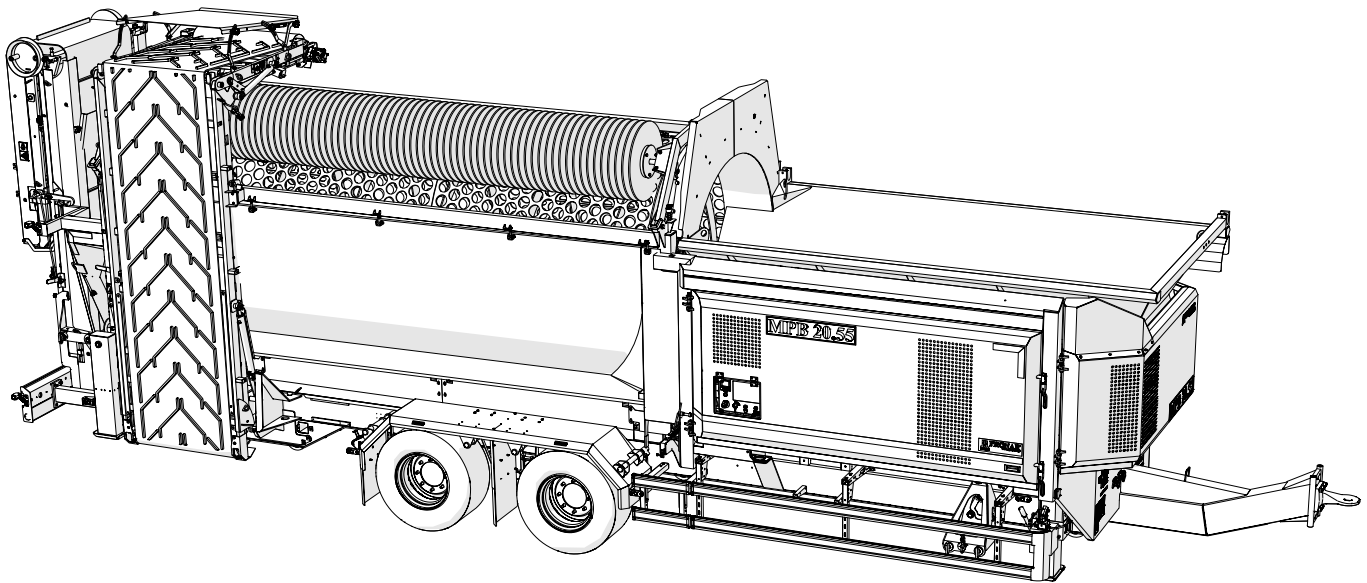

www.pronar.pl

OPERATOR'S MANUAL MOBILE TROMMEL SCREEN

PRONAR MPB20.55

TRANSLATION OF THE ORIGINAL INSTRUCTIONS

ISSUE: 1A-11-2014

PUBLICATION NO: 422N-0000000-UM