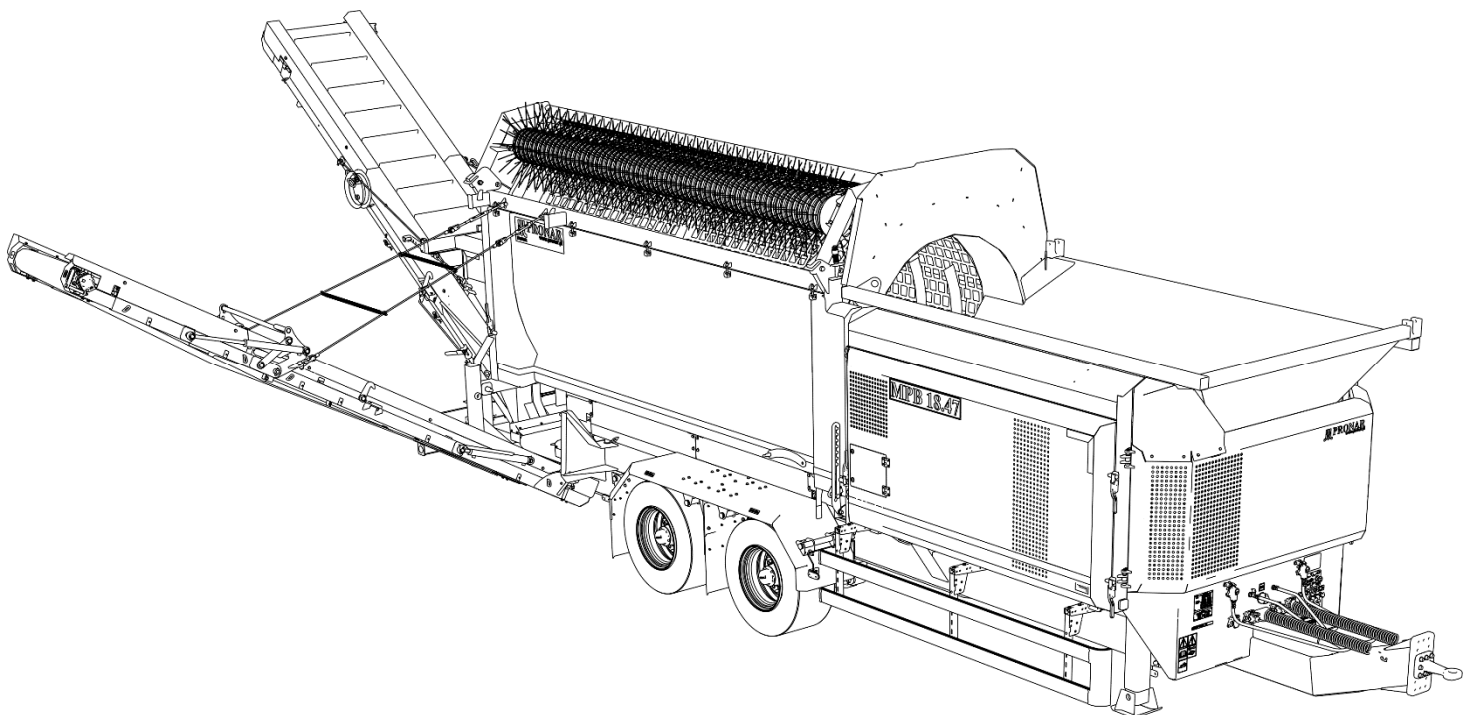

OPERATOR'S MANUAL

MOBILE TROMMEL SCREEN

PRONAR MPB18.47

TRANSLATION OF THE ORIGINAL COPY OF THE MANUAL

EDITION 1A-12-2013

PUBLICATION NO 361N-00000000-UM